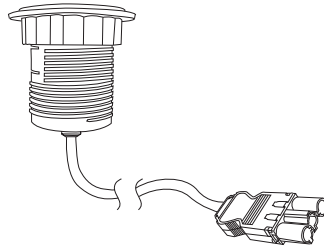

Type F

Innera Bit

Installation configurations:

In Desk /In Table

it mainly being placed in personal desk, in meeting room table, conference tables, podiums or any work surface, hosting surface and more.

Seating

it can be Installed on the surface of almost any seating systems such as sofas, couches, chairs, waiting benches, auditoriums, and more. providing great hidden solution with close & convenient access to power, charge, data and Telecom connections.

In Wall

it can be installed in wall, when small and unique power station required but with the wish of pleasant design.

Innera Bit
IB-1

Power & Temperature:

Operating voltage: 230VAC 50VHz
Maximum current: 16A
Work Temperature: up to 70°C

Modules & combination:

The Innera Bit comes with one power socket and with cable through path hole.

Cable and connection to power:

The Innera Bit is supplied with 0.4 meter cable (HO5VV-F 3x1.5mm²) with male GST 18/3 connector.