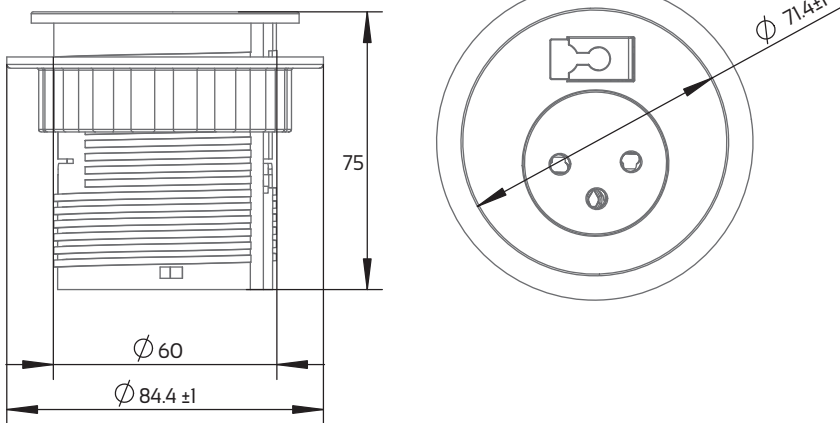

Modules & combination:

The Innera Bit comes with one power socket and with cable through path hole.

Cable and connection to power:

The Innera Bit is supplied with 0.4 meter cable (HO5VV-F 3x1.5mm²) with male GST 18/3 connector.

Installation: Power drill and hole cutter required, Please read the installation instruction prior to installation.

Packing: each item in a box

Best Seller items of Innera Bit :

Catalog No	Model	Description	Cut Hole Ø mm	Height (H) mm
0769978898162	IB-1F	1 F Type socket with cable exit	60	75