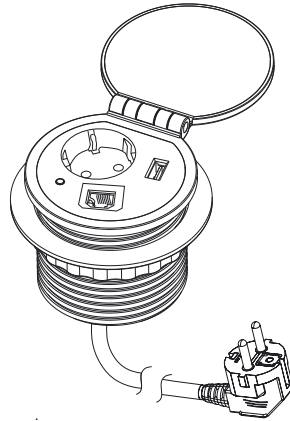

### In Desk /In Table

it mainly being placed in personal desk, in meeting room table, conference tables, podiums or any work surface, hosting surface and more. providing great hidden solution with close & convenient access to power, charge, data and Telecom connections.

## Product description:

Innera Bit QI is a stylish personal working station that include: socket/USB charger/Cat 6 port and a Wireless charger to be installed in any piece of furniture. The new Innera Bit QI - It incorporates a threaded fixing system enabling the installation of the charger in any Surface with a maximum thickness of 55 mm.

## Modules & combination:

The Innera bit QI - Charge comes with one power socket and with one Quick Charging USB socket and cat 6 port and Wireless charger pad

## Cable and connection to power:

The Innera bit QI - Charge is supplied with 0.4 meter cable (HO5VV-F 3x1.5mm<sup>2</sup>) with male GST 18/3 connector. In order to connect the product to power you should buy the power cable separately.