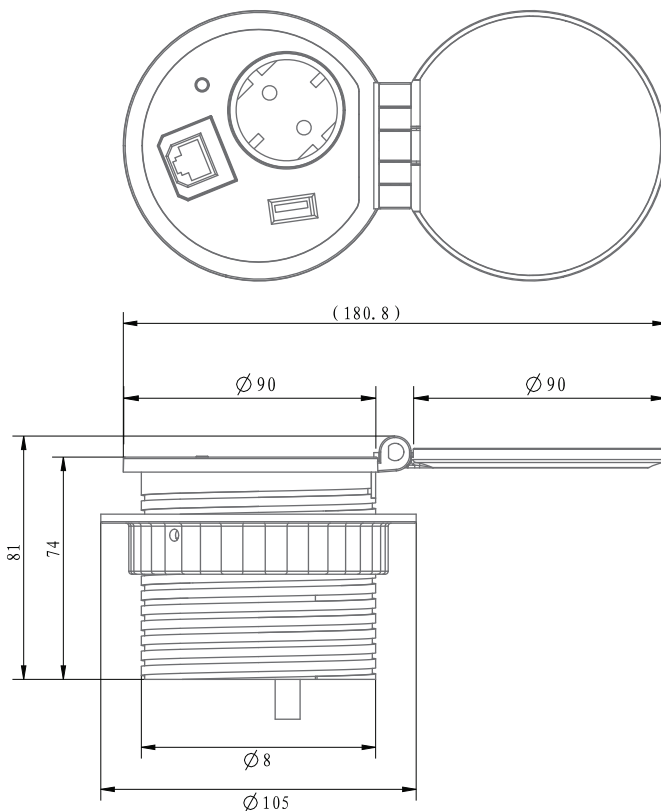

## Modules & combination:

The Innera bit QI - Charge comes with one power socket and with one Quick Charging USB socket and cat 6 port and Wireless charger pad

## Cable and connection to power:

The Innera bit QI - Charge is supplied with 0.4 meter cable (HO5VV-F 3x1.5mm<sup>2</sup>) with male GST 18/3 connector. In order to connect the product to power you should buy the power cable separately.

**Packing:** each item in a box

Catalog No	Model	Description	Cut Hole Ø mm	Height (H) mm
0726811928400	IB-QiF	Innera Bit Qi	80	81