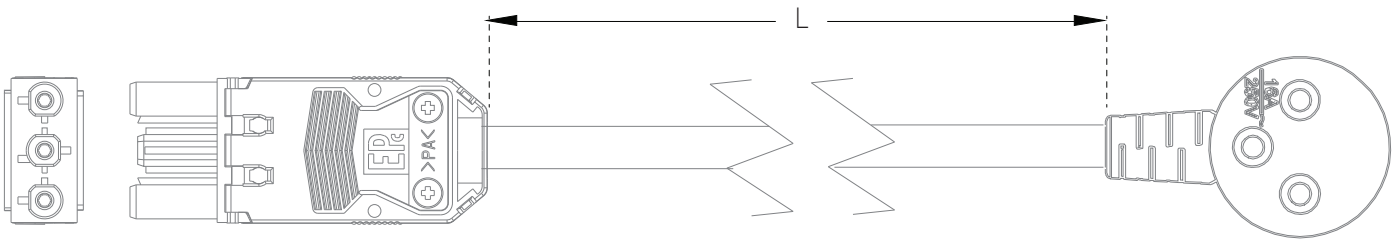

## Starter cable

For Connecting Eufficio items to power.

SIDE A: Israeli plug (3 Pins standard)

SIDE B: GST Female connector

Female connector

il plug

### Max Cable diameter 3X1.5mm<sup>2</sup>

Catalog No	Model	Cable length	Description	Color	Unit Packing	Unit weight
0769978899411	IL/GST Fe	0.5 meter	Starter cable il plug to GST Female connector	Black	PE bag	0.13
0769978899428	IL/GST Fe	1 meter	Starter cable il plug to GST Female connector	Black	PE bag	0.256
0769978899435	IL/GST Fe	2 meter	Starter cable il plug to GST Female connector	Black	PE bag	0.357
0769978899442	IL/GST Fe	3 meter	Starter cable il plug to GST Female connector	Black	PE bag	0.464
0769978899459	IL/GST Fe	4 meter	Starter cable il plug to GST Female connector	Black	PE bag	0.552
0769978899466	IL/GST Fe	5 meter	Starter cable il plug to GST Female connector	Black	PE bag	0.668
0769978899473	IL/GST Fe	10 meter	Starter cable il plug to GST Female connector	Black	PE bag	1.198

### Max Cable diameter 3X2.5mm<sup>2</sup>

Catalog No	Model	Cable length	Description	Color	Unit Packing
0727363259066	IL/GST Fe	1 meter	Starter cable il plug to GST Female connector	Black	PE bag
0727363258878	IL/GST Fe	2 meter	Starter cable il plug to GST Female connector	Black	PE bag
0727363259073	IL/GST Fe	3 meter	Starter cable il plug to GST Female connector	Black	PE bag
0727363259080	IL/GST Fe	4 meter	Starter cable il plug to GST Female connector	Black	PE bag
0727363259097	IL/GST Fe	5 meter	Starter cable il plug to GST Female connector	Black	PE bag