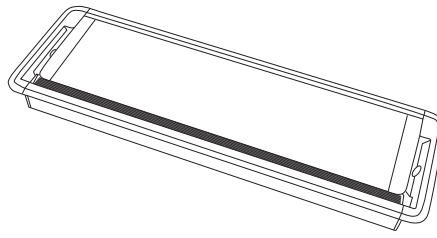

Innera Accesso

Panel cover with soft close hinge

Installation configurations:

In Desk /In Table

it mainly being placed in meeting room table, conference tables, desk and fine surfaces.

soft close hinge

illustration: model IA-375

Innera Accesso
IA-375

Innera Accesso
IA-300

Innera Accesso
IA-225

Innera Accesso
IA-120

Best Seller items of **Innera Accesso** series:

Catalog No	Model	Color	Length (L) mm	Width (W) mm	Cutting Length (l) mm	Cutting Width (w) mm
0769978899008	IA-120	Silver	120	120	105	112
0769978898995	IA-120	White	120	120	105	112
0769978899015	IA-120	Black	120	120	105	112
0726811931981	IA-225	Silver	225	120	210	112
0726811931950	IA-225	White	225	120	210	112
0726811931899	IA-225	Black	225	120	210	112
0726811931998	IA-300	Silver	300	120	285	112
0726811931967	IA-300	White	300	120	285	112
0726811931905	IA-300	Black	300	120	285	112
0726811932001	IA-375	Silver	375	120	360	112
0726811931974	IA-375	White	375	120	360	112
0726811931912	IA-375	Black	375	120	360	112

Structure & color:

Flush, solid and durable structure, you will find Innera Accesso is reliable unit with long life expectation. Innera Accesso is available in Silver anodized complete cover with black sockets. Custom colors available on demand – minimum order will be required. Materials: cover - aluminium, sockets - PC.