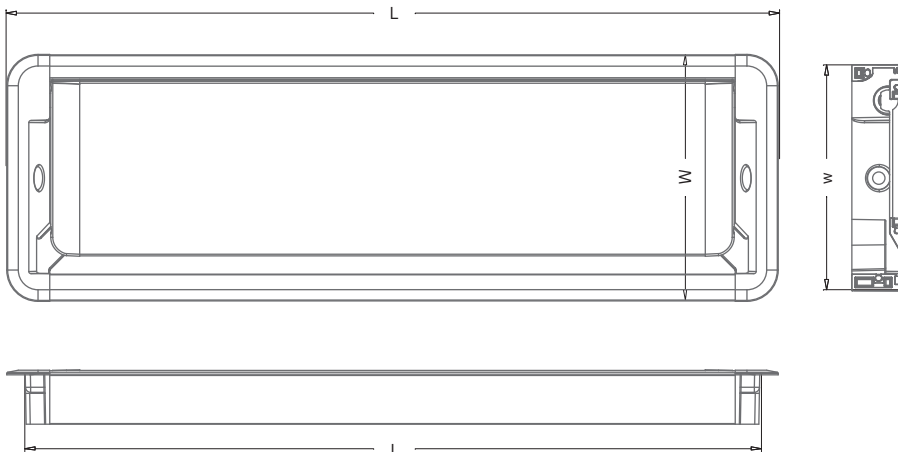

Innera Accesso

Panel cover with soft close hinge

Installation configurations:

In Desk /In Table

it mainly being placed in meeting room table, conference tables, desk and fine surfaces.

soft close hinge

illustration: model IA-375

Innera Accesso
IA-375

Innera Accesso
IA-300

Innera Accesso
IA-225

Innera Accesso
IA-120

Best Seller items of **Innera Accesso** series:

Catalog No	Model	Color	Length (L) mm	Width (W) mm	Cutting Length (l) mm	Cutting Width (w) mm
0769978899008	IA-120	Silver	120	120	105	112
0769978898995	IA-120	White	120	120	105	112
0769978899015	IA-120	Black	120	120	105	112
0726811931981	IA-225	Silver	225	120	210	112
0726811931950	IA-225	White	225	120	210	112
0726811931899	IA-225	Black	225	120	210	112
0726811931998	IA-300	Silver	300	120	285	112
0726811931967	IA-300	White	300	120	285	112
0726811931905	IA-300	Black	300	120	285	112
0726811932001	IA-375	Silver	375	120	360	112
0726811931974	IA-375	White	375	120	360	112
0726811931912	IA-375	Black	375	120	360	112