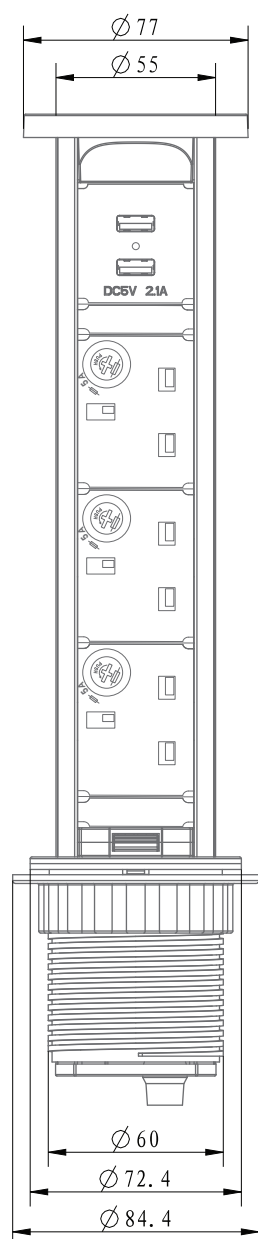

Innera Torre

3 BS sockets and double 2.4A USB charger

Installation configurations:

In Desk /In Table

It mainly being placed in personal desk, in meeting room table, conference tables, podiums or any work surface, hosting surface and more.

Closed mode

Innera Torre
IT-43CG

Power & Temperature:

Operating voltage: 230VAC 50VHz
Maximum current: 13A
Work Temperature: up to 45°C

Structure & color:

Round & Compact, Innera Torre is a unique solution with high grade properties, promising long life expectation. Innera Torre is black mat. Custom colors available on demand - minimum order will be required.
Materials: PC.

Modules & combination:

The Innera Torre comes with three power socket and with double smart Quick Charging USB socket 2.4A.

Cable and connection to power:

The Innera Torre is supplied with 3 meter cable (HO5VV-F 3x1.5mm²) with UK plug.

Packing: each item in a box

Catalog No	Model	Description	Cut Hole Ø mm	Height (H) mm
0726811932414	IT-43CG	3 BS sockets and double 2.4A USB charger	60	279