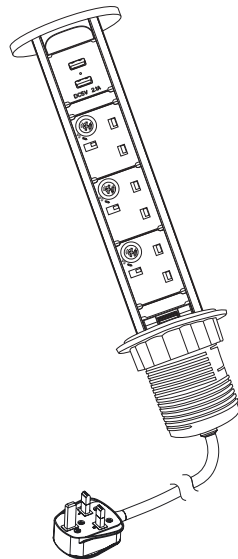

Innera Torre

3 BS sockets and double 2.4A USB charger

Installation configurations:

In Desk /In Table

It mainly being placed in personal desk, in meeting room table, conference tables, podiums or any work surface, hosting surface and more.

Closed mode

Innera Torre
IT-43CG

Power & Temperature:

Operating voltage: 230VAC 50VHz
Maximum current: 13A
Work Temperature: up to 45°C

Structure & color:

Round & Compact, Innera Torre is a unique solution with high grade properties, promising long life expectation. Innera Torre is black mat. Custom colors available on demand - minimum order will be required.
Materials: PC.

Modules & combination:

The Innera Torre comes with three power socket and with double smart Quick Charging USB socket 2.4A.

Cable and connection to power:

The Innera Torre is supplied with 3 meter cable (HO5VV-F 3x1.5mm²) with UK plug.

Packing: each item in a box

Catalog No	Model	Description	Cut Hole Ø mm	Height (H) mm
0726811932414	IT-43CG	3 BS sockets and double 2.4A USB charger	60	279