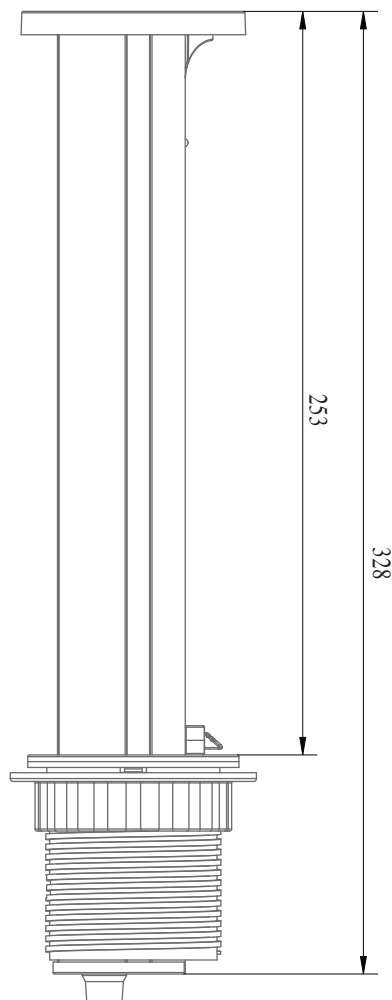

Innera Torre

3 BS sockets and double 2.4A USB charger

Installation configurations:

In Desk /In Table

It mainly being placed in personal desk, in meeting room table, conference tables, podiums or any work surface, hosting surface and more.

Closed mode

Innera Torre
IT-43CG

Power & Temperature:

Operating voltage: 230VAC 50VHz
Maximum current: 13A
Work Temperature: up to 45°C

Structure & color:

Round & Compact, Innera Torre is a unique solution with high grade properties, promising long life expectation. Innera Torre is black mat. Custom colors available on demand - minimum order will be required.
Materials: PC.

Modules & combination:

The Innera Torre comes with three power socket and with double smart Quick Charging USB socket 2.4A.

Cable and connection to power:

The Innera Torre is supplied with 3 meter cable (HO5VV-F 3x1.5mm²) with UK plug.

Packing: each item in a box

Catalog No	Model	Description	Cut Hole Ø mm	Height (H) mm
0726811932414	IT-43CG	3 BS sockets and double 2.4A USB charger	60	279