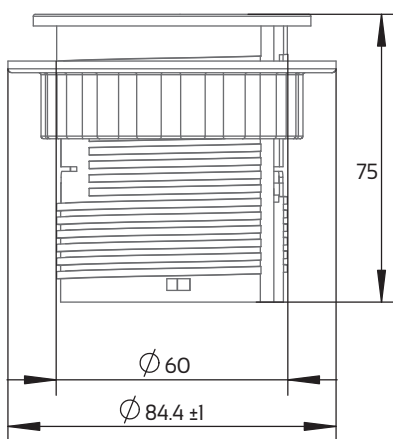

Innera Bit

1 module with 1 BS socket with cable exit

Installation configurations:

In Desk /In Table

it mainly being placed in personal desk, in meeting room table, conference tables, podiums or any work surface, hosting surface and more.

Seating

it can be Installed on the surface of almost any seating systems such as sofas, couches, chairs, waiting benches, auditoriums, and more. providing great hidden solution with close & convenient access to power, charge, data and Telecom connections.

In Wall

it can be installed in wall, when small and unique power station required but with the wish of pleasant design.

Innera Bit
IB-1G

Power & Temperature:

Operating voltage: 230VAC 50VHz
Maximum current: 13A
Work Temperature: up to 70°C

Modules & combination:

The Innera Bit comes with one power socket and with cable through path hole.

Cable and connection to power:

The Innera Bit is supplied with 0.4 meter cable (HO5VV-F 3x1.5mm²) with male GST 18/3 connector.