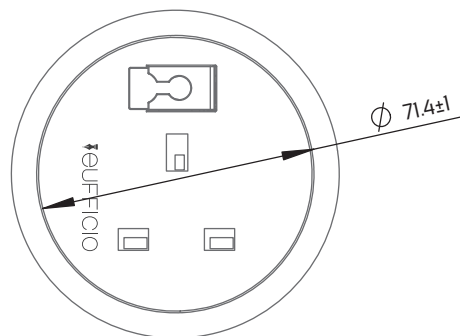

Power & Temperature:

Operating voltage: 230VAC 50VHz
Maximum current: 13A
Work Temperature: up to 70°C

Structure & color:

Round & Compact, Innera bit is a unique solution with high grade properties, promising long life expectation. Innera Bit is black mat. Custom colors available on demand - minimum order will be required. Materials: PC.

Modules & combination:

The Innera Bit comes with one power socket and with cable through path hole.

Cable and connection to power:

The Innera Bit is supplied with 0.4 meter cable (HO5VV-F 3x1.5mm²) with male GST 18/3 connector.

In order to connect the product to power you should buy the power cable separately.

Testing: 100% testing continuity, polarity, insulation & earth

Certifications: BS 5733, CE

Warranty: 3 years Warranty by German registered company

Installation: Power drill and hole cutter required, Please read the installation instruction prior to installation.

Packing: each item in a box

Best Seller items of Innera Bit :

Catalog No	Model	Description	Cut Hole Ø mm	Height (H) mm
0726811928424	IB-1G	1 module with 1 BS socket with cable exit	60	75