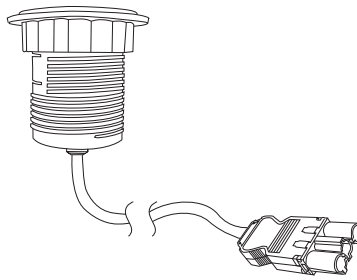

Innera Bit

1 module with 1 BS socket with cable exit

Installation configurations:

In Desk /In Table

it mainly being placed in personal desk, in meeting room table, conference tables, podiums or any work surface, hosting surface and more.

Seating

it can be Installed on the surface of almost any seating systems such as sofas, couches, chairs, waiting benches, auditoriums, and more. providing great hidden solution with close & convenient access to power, charge, data and Telecom connections.

In Wall

it can be installed in wall, when small and unique power station required but with the wish of pleasant design.

Innera Bit
IB-1G

Power & Temperature:

Operating voltage: 230VAC 50VHz
Maximum current: 13A
Work Temperature: up to 70°C

Modules & combination:

The Innera Bit comes with one power socket and with cable through path hole.

Cable and connection to power:

The Innera Bit is supplied with 0.4 meter cable (HO5VV-F 3x1.5mm²) with male GST 18/3 connector.