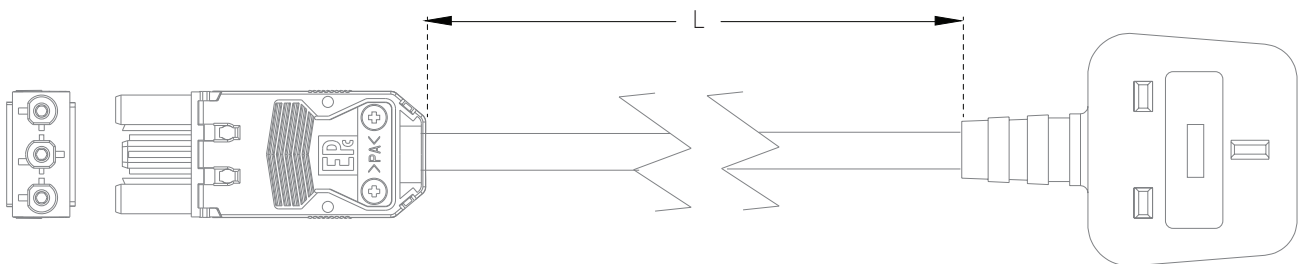

Power Cables

Starter cable

For Connecting Eufficio items to power.

SIDE A: G Type plug (3 Pins)

SIDE B: GST Female connector

Female

UK-plug

Max Cable diameter 3X1.5mm²

Catalog No	Model	Cable length	Description	Color	Unit Packing	Unit weight
0727363256775	G/GST Fe	0.1 meter	Starter cable UK plug to GST Female connector	Black	PE bag	0.10
0727363256782	G/GST Fe	0.5 meter	Starter cable UK plug to GST Female connector	Black	PE bag	0.13
0727363256799	G/GST Fe	1 meter	Starter cable UK plug to GST Female connector	Black	PE bag	0.256
0727363256805	G/GST Fe	2 meter	Starter cable UK plug to GST Female connector	Black	PE bag	0.357
0727363256812	G/GST Fe	3 meter	Starter cable UK plug to GST Female connector	Black	PE bag	0.464
0727363256829	G/GST Fe	4 meter	Starter cable UK plug to GST Female connector	Black	PE bag	0.552
0727363256836	G/GST Fe	5 meter	Starter cable UK plug to GST Female connector	Black	PE bag	0.668
0727363256843	G/GST Fe	10 meter	Starter cable UK plug to GST Female connector	Black	PE bag	